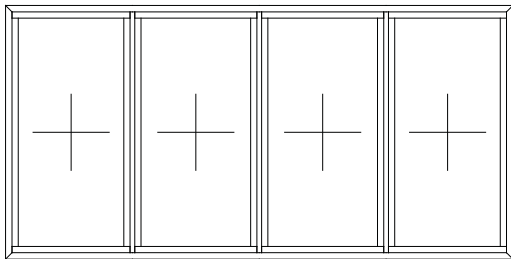

All popular configurations are available for both the OW-70 and OW-80 systems.*

*French window configuration available for OW-80 system only.

Key: + Fixed Frame or Dummy Sash   ^ Top Hung   < Left Hung   > Right Hung

Viewed from the outside